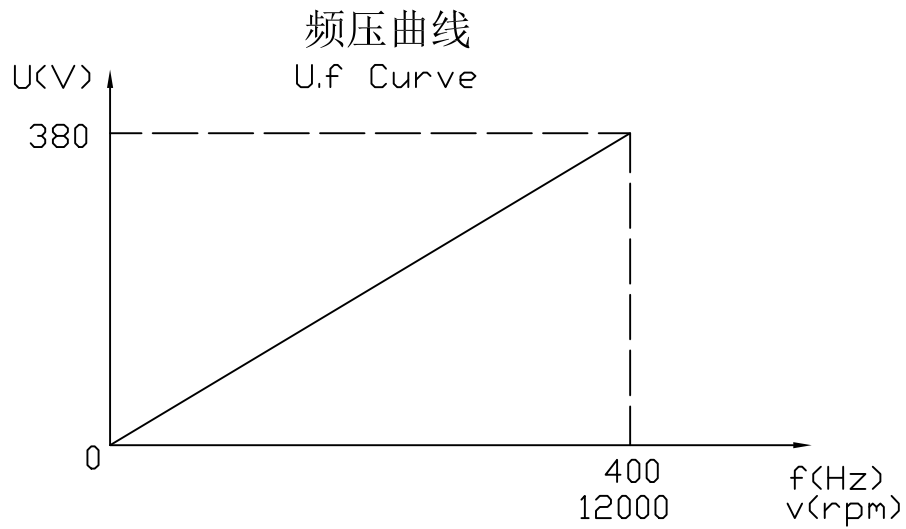

GDL150-40-12Z/7.5
7.5KW 380V 16.5A
400Hz 12000rpm

注: TA:20°C Serv:S1 Water cooling