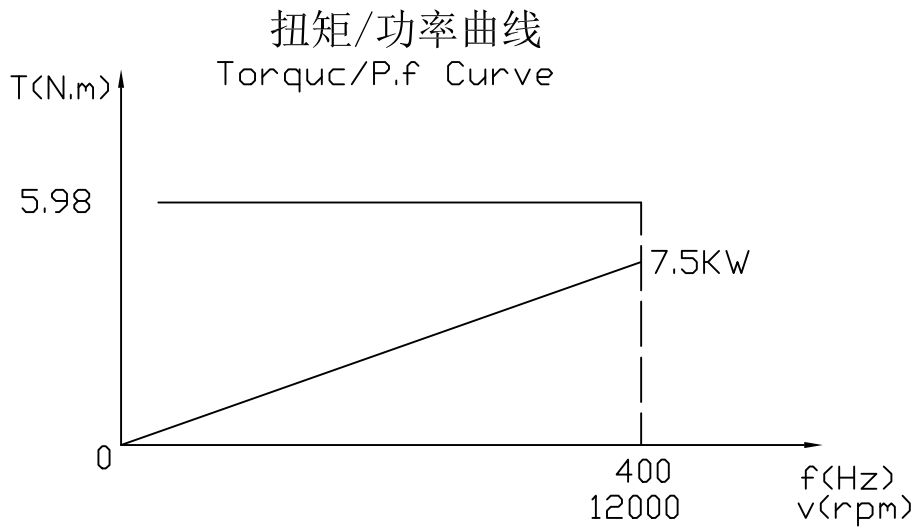

GDL150-40-12Z/7.5
7.5KW 380V 16.5A
400Hz 12000rpm

注: TA:20°C Serv:S1 Water cooling